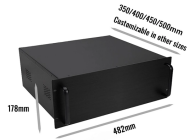

Complete Collection of Cable Tray Elbow Images

Complete Collection of Cable Tray Elbow Images

Find 2,759 Electrical Cable Tray stock images in HD and millions of other royalty-free stock photos, 3D objects, illustrations and vectors in the Shutterstock collection.

RES 85.600 Elbow 90° for cable tray, 85x602 mm, with unperforated side beams, steel, pre-galvanised according to DIN EN 10346, incl. accessories Add to Cart €0.00 Excl. 0% VAT EAN 4013339238903 ...

A cable tray elbow is a critical component in electrical and industrial installations, enabling smooth directional changes in cable tray systems. These elbows allow for efficient routing of power, ...