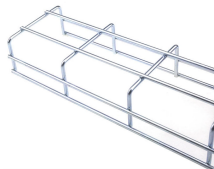

Complete Distribution Box MA1

Complete Distribution Box MA1

This grade-level box has an anti-flotation collar and a sealed and securable lid for order control and safety. The sampling container has inlet and outlet seals with 4" separation to allow uncontaminated ...

The Connection SFD41C is a 1-2 & 3-4 AWG Complete Distribution Box.

Learn the step-by-step process of customizing complete distribution boxes tailored to your needs. From requirement confirmation to design, production, and testing, find out how to get a ...

Modular Distribution Box Surface Mounted
Complete Product 1M 16 Gang Opaque White
Modular Distribution Box Surface Mounted
Complete Product 2M 32 Gang Transparent Dark Gray

DOR now offers fillable PDF forms to complete your tax return, which makes the processing of your return easier and avoids delays. You can directly enter your tax information and print and send it to ...

The Connection SFD41C is a 1-2 & 3-4 AWG Complete Distribution Box.

Distribution Boxes Available in 12" and 20" Widths
The most versatile box on the market today. Choose from 5 heights to set your inlets and outlets on each side. It also comes complete with the only seal ...