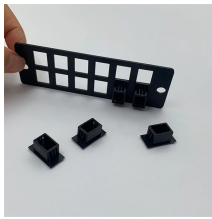

Complete List of Cable Tray Condensation Nut Specifications

Complete List of Cable Tray Condensation Nut Specifications

The work covered under this section consists of the furnishing of all necessary labor, supervision, materials, equipment, tests and services to install complete cable tray systems as shown on the ...

Show fabrication and installation details of cable tray, including plans, elevations, and sections of components and attachments to other construction elements.

Some applications may require the cable tray to support the weight of a single, dead object in addition to the cable loads. Specifications typically require this to be applied at the midpoint of the span between ...

When fitting cable trays and their accessories, the products are cut on site to create changes of direction, adjust sections, etc. Damage can also occur during handling; as a result, both the ...

This document provides specifications for perforated and solid cable tray systems including:
- Straight sections that come in various heights, bottom types, return flange types, materials, thicknesses, and ...