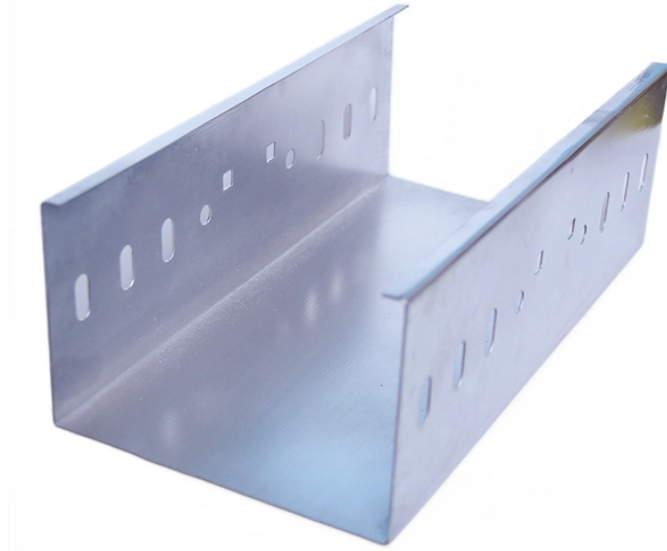

## Complete List of Concealed Three-Level Distribution Box Models

## Complete List of Concealed Three-Level Distribution Box Models

Download Schneider Electric Electrical Distribution CAD files in over 40 different file formats

Mini Center Compact is a reliable range of distribution boards allowing maximum flexibility, offering wide choice of incomers: Switch Disconnector, MCCB, MCB, RCCB, RCD or direct cable connection.

The GrabCAD Library offers millions of free CAD designs, CAD files, and 3D models. Join the GrabCAD Community today to gain access and download!

Engineered for modern electrical and solar installations, the Concealed Distribution Box 10×14 provides a reliable, sleek solution for safe circuit management. Ideal for embedding into walls, this flush-mount ...

Application Used as wiring boxes, junction and pull boxes Intended for indoor or outdoor use Protects against windblown dust, rain, sleet, external ice formation and dripping non-corrosive liquids

Download free Revit Families & BIM Files with the BIMsmith Market BIM Library. Cutsheets, 3-Part Specifications & Tech Data included. Start downloading BIM Objects now for free. Browse through ...