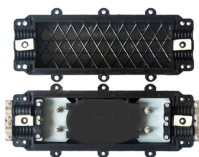

Browse through BIMobject's curated library of manufacturer-specific products to research and select which electrical - distribution to use in your project. Whether you're looking for something for a ...