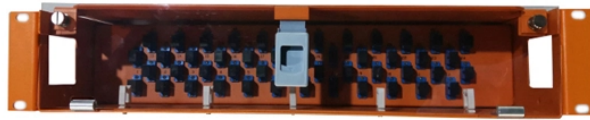

## Complete List of French Electrical Distribution Box Models

These boxes are designed to establish up to 6 (P436) or 9 (P439) single phase connections or up to 3 three phases connections at one point of the low voltage aerial bundled network.

Discover electrical ranges of products, connected solutions, and product pages.