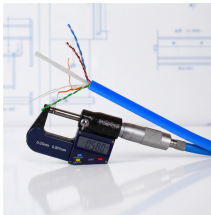

GDR Telecom Site Energy Systems

Composite cable trays

Composite cable trays

Corrosion-resistant cable management systems for industrial and utility applications. Composite cable trays provide reliable cable support in corrosive environments where metal trays fail prematurely. Our ...

Learn fiberglass cable tray types and specs. Compare trough, tray, ladder and epoxy composite systems to choose the right cable support for industrial projects.

FRP Cable Trays are non-metallic support systems for routing electrical and data cables in industrial and commercial facilities. Made of fiberglass-reinforced plastic, FRP trays are extremely corrosion ...

GRP cable trays for supporting and protecting power and data cables. Lightweight, non-conductive, corrosion resistant and easy to install.

Made from the highest quality pultruded materials, our Fiber Reinforced Polymer (FRP) cable tray is extremely durable and resistant to chemical attack, with a proven record of performance in the most ...

Our GRP cable trays provide outstanding resistance to corrosive environments, extreme temperatures, and heavy loads, ensuring reliable and durable protection for your cables.

FRP cable trays offer corrosion immunity, 50% faster installation, and EMI transparency. We cover specifications, standards compliance, and application guidance for engineers.