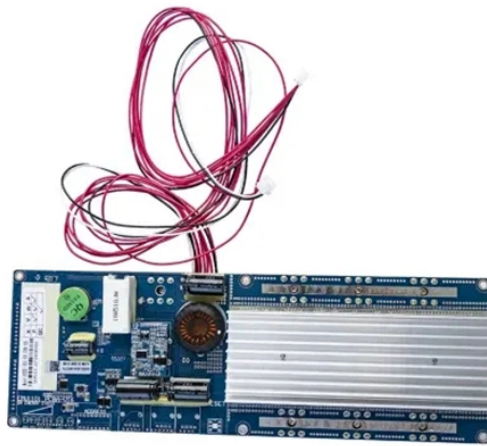

GDR Telecom Site Energy Systems

Composite cable trays

Composite cable trays

Corrosion-resistant cable management systems for industrial and utility applications. Composite cable trays provide reliable cable support in corrosive environments where metal trays fail prematurely. Our ...

Learn fiberglass cable tray types and specs. Compare trough, tray, ladder and epoxy composite systems to choose the right cable support for industrial projects.

FRP Cable Trays are non-metallic support systems for routing electrical and data cables in industrial and commercial facilities. Made of fiberglass-reinforced plastic, FRP trays are extremely corrosion ...

Learn how composite cable trays reduce corrosion, improve safety, and lower lifecycle costs in demanding industrial environments.

Built using premium resins and advanced manufacturing techniques, our trays provide secure cable routing, withstand extreme weather, and require minimal maintenance—making them the ideal ...

GRP cable trays for supporting and protecting power and data cables. Lightweight, non-conductive, corrosion resistant and easy to install.

Made from the highest quality pultruded materials, our Fiber Reinforced Polymer (FRP) cable tray is extremely durable and resistant to chemical attack, with a proven record of performance in the most ...