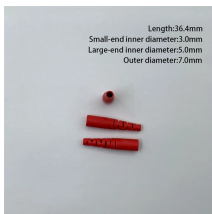

Clariantt's metal concealed box is designed to provide a reliable and safe housing for electrical wiring and components. Crafted from high-quality galvanized iron (GI), our metal electrical box ensures ...