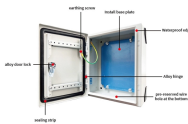

Connect two PoE switches

Connect two PoE switches

The answer is YES, you can connect two PoE switches together, and you can plug a PoE switch into another PoE switch in 2 ways, you can do this through a wired ethernet connection, or ...

In this article, we will explore the different ways to connect two switches, the types of cables required, and some best practices to ensure a smooth and successful setup.

Yes, Connecting PoE Switch to each other is multi-purposed and part of evenly distributed network operations. By interconnecting two PoE switch, organizations can significantly ...

In this article, we will explore the process of connecting two PoE switches together and the benefits that come with doing so. In today's world, a well-functioning home network is essential ...

Yes, you can: Create a Static LAG (Link Aggregation Group) on both switches. Note: It has to be static because of the 116EPP does not support dynamic/LACP. Don't connect the second ...