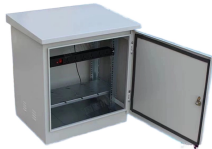

Please click the appropriate link below to view the catalog section as a PDF.