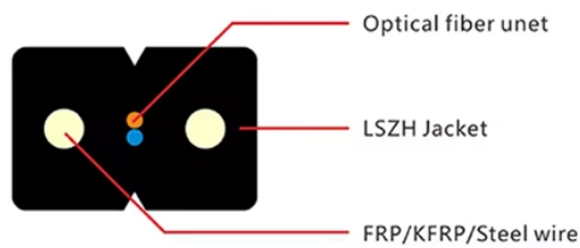

Core Switch 1G Available Now

Core Switch 1G Available Now

Search Newegg for 1gb switches. Get fast shipping and top-rated customer service.

Simply unpack the 7520 Series switch, connect it to the network, and it automatically connects to the cloud, ready to be provisioned. New switches can be configured, one-by-one, with a few clicks.

FS offers 5/8/10/16/24 ports PoE (Power over Ethernet) Switches at best price. Free Fast shipping on best PoE+ switches. Buy Now!

Edgecore EPS121 is a compact 1G RJ45 switch, model 4625-54T ...

Shop 1G to 800G high-performance switches powered by SONiC. Build scalable, cost-effective networks for enterprise, data center, & campus environments.

Talk to our experts today [Edgecore Wi-Fi](#). Choose the network that's right for you.

Search Newegg for core switch. Get fast shipping and top-rated customer service.

A compact 1U 400G switch built for AI clusters, storage fabrics, and high-speed aggregation, featuring four 400G QSFP56-DD ports, dual 10 Gigabit Ethernet, and RouterOS v7.