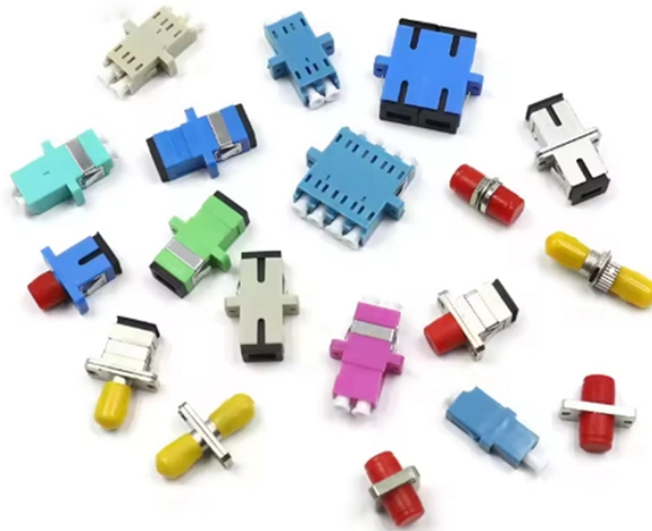

## Core Switch 4 Optical 16 Electrical 10 Gigabit

## Core Switch 4 Optical 16 Electrical 10 Gigabit

The ONV38168FM is a 10G uplink L3 managed Ethernet fiber switch independently developed by ONV. It has 12\*10/100/1000Base-T RJ45 ports and 4\*1/10G SFP+ fiber ports. Each port can support wire ...

Full-gigabit access switch for large-sized enterprise and campus LANs, with four 10G uplink optical ports for high-speed data transmission 48 x 1000 Mbps Ethernet ports with auto-negotiation, providing high ...

A compact 1U 400G switch built for AI clusters, storage fabrics, and high-speed aggregation, featuring four 400G QSFP56-DD ports, dual 10 Gigabit Ethernet, and RouterOS v7.

Search Newegg for 10 gigabit 4 port switch. Get fast shipping and top-rated customer service.