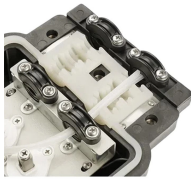

Discover high-speed 10G ethernet switches for your network. Browse desktop and rackmount options with advanced connectivity features.