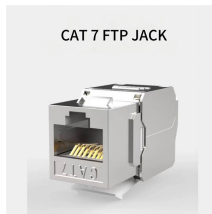

Overview ei S7703 Assembly Chassis. The S7700 series switches (S7700 for short) are high-end smart routing switches designed for next-generation enterprise networks. The S7700 design is based on ...