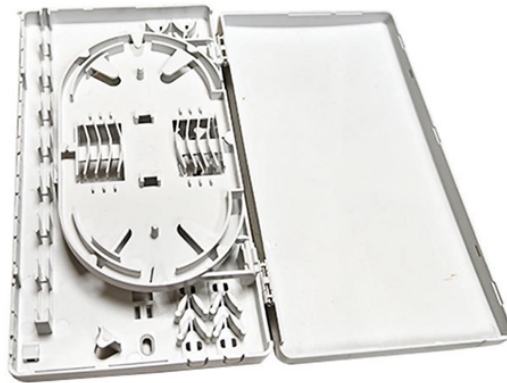

## Core Switch and Router

## Core Switch and Router

A core switch enables high performance by defining the routes of data packets. Not only is defining routes sufficient, but traffic monitoring is essential to improving performance.