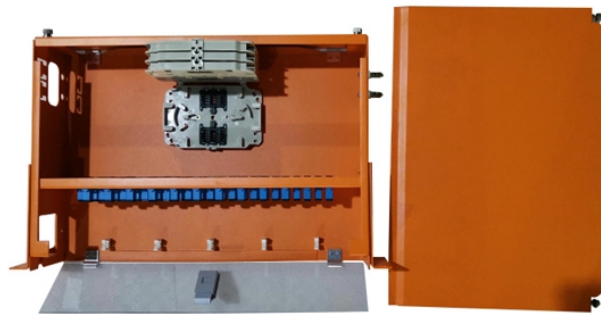

## Core Switch of Huijue Simulator

## Core Switch of Huijue Simulator

The Switch contains 4 ARM Cortex-A57 CPUs running at 1.02 GHz with 4 GB of RAM and a proprietary NVIDIA GPU codenamed GM20B. The Tegra X1 SoC itself also has 4 ARM Cortex-A53 ...