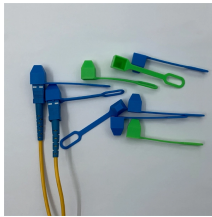

Corridor electrical distribution box socket

Corridor electrical distribution box socket

Here you will find wall sockets, cable ladders, and accessories for easy installations. We also offer smart wall sockets, switches, and dimmers from several major suppliers.

Discover the different types of electrical boxes, materials and their applications. Protect the wires and cables in your home with the right types of conduit. Understand the various types of conduit fittings ...

Discover Hubbell Wiring Device-Kellems' spider boxes for reliable, versatile temporary power in harsh environments. Ideal for construction sites and outdoor events.

Browse power distribution boxes with circuit breaker protection and multiple outlet configurations. Shop durable solutions for construction and emergency use.

Installing a UKK distribution box on a corridor wall requires a blend of spatial planning and technical precision. Whether you are managing complex wiring in a commercial building or a ...

Your electrical meter box, mounted onto your outdoor main breaker panel or inside a wall, collaborates with the load center to safely distribute the correct amount of electricity to every room and outlet in ...