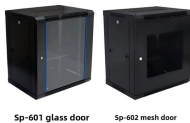

Power safely with our outdoor GFCI outlet box. It features drill bit & dual 20A circuits, weatherproof NEMA 3R housing, tamper-resistant design & lockable cover. Perfect for RVs, patios & ...

Mesh door/glass door optional

Sp-601 glass door Sp-602 mesh door

What Drives Price Key cost factors include amperage, panel type, and accessibility. A straightforward 100-200 amp indoor panel is cheaper than a 400 amp outdoor or split-bus panel. The ...