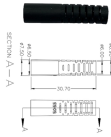

## Cost of Dual-Core Outdoor Wiring Boxes

Weatherproof 2 Gang Deep Box, 5 Hole 1/2, 37 Cu . with Threaded Holes, Gray (2 Holes Each End, 1 Hole in Back)

Power safely with our outdoor GFCI outlet box. It features drill bit & dual 20A circuits, weatherproof NEMA 3R housing, tamper-resistant design & lockable cover. Perfect for RVs, patios & ...

Provide an essential and ultimate addition to your electrical application with the help of this Legrand Wiremold 2-Gang Black Outdoor Ground Box.

The Outdoor Ground Box is designed to handle the requirements of the outdoor ...