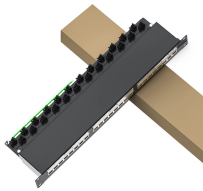

GDR Telecom Site Energy Systems

Costa Rica Manufacturer s Server Room Cold Aisle 42U

Costa Rica Manufacturer s Server Room Cold Aisle 42U

Gabinetes metálicos 42U Acero laminado en frío 19" instalación estándar Color negro Con puertas delantera y trasera de malla con llave Abatible (paneles laterales desmontables) Equipado con 4 ...

Heavy-duty, locking, 42U Premium Server Rack Enclosure Cabinet that accommodates all standard 19-inch rackmount equipment and ships fully assembled for quick and easy deployment in secure, high ...

The exceptionally sturdy welded frame is made of heavy-duty Cold Rolled Steel with a durable, sophisticated Black Powder Coated finish. It's the network cabinet with the right design and ...

Cool Shield™ products provide customers with versatile, turnkey aisle containment systems for new or existing critical spaces. Our offerings range from a single row in a server room to entire data center ...

Adaptable to hot and cold aisle containment, the Vertiv Aisle Containment system allows you to deploy containment before or after racks are installed to simplify installation and speed deployment of new ...