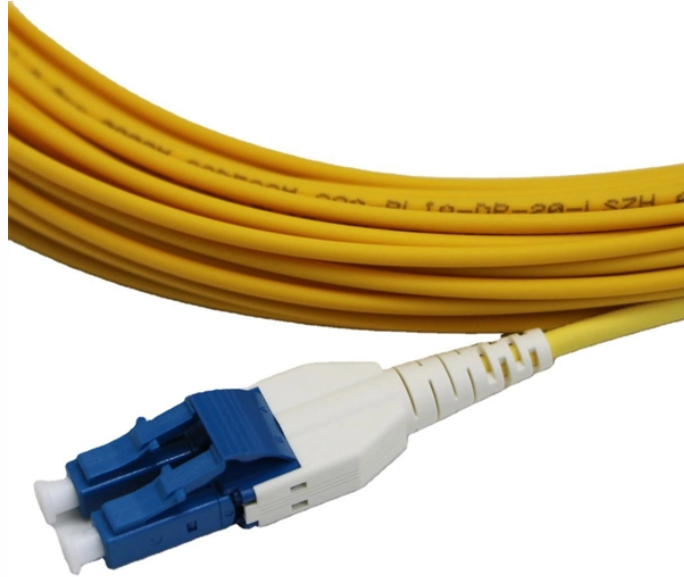

Croatian Single-Mode Fiber

Croatian Single-Mode Fiber

Pre-assembled Fiberglass Universal Breakout Cable, Single Mode OS2, 12 Fibers, LC/UPC - LC/UPC - This pre-assembled breakout fiberglass cable is perfect for installations that require an extremely rob

The single mode simplex fiber cable enables easier installation due to their bend insensitive characteristic. It is designed to transmit data with less attenuation when bent or twisted and as a ...

Check "single mode fiber" translations into Croatian. Look through examples of single mode fiber translation in sentences, listen to pronunciation and learn grammar.

Find premium single mode fiber optic cables for high-speed data transmission. 20 years of expertise and worldwide delivery.

Single-mode optical fiber — In fiber optic communication, a single mode optical fiber (SMF) is an optical fiber designed to carry only a single ray of light (mode).

Single mode fiber optic cable is made up of a small diameter glass or plastic core surrounded by cladding, which is a layer of reflective material. This small diameter core, typically around 9 microns ...