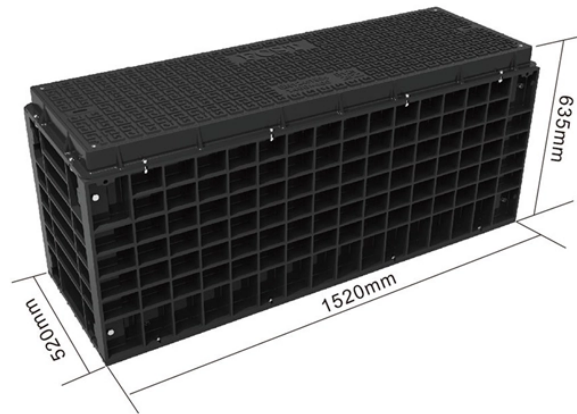

Cuban Household Electrical Distribution Box Dimensions

Cuban Household Electrical Distribution Box Dimensions

This guide explains standard electrical box dimensions by type, compares common sizes, and helps you select the right box for residential, commercial, and light industrial applications.

This guide explores control panels, electrical boxes, breaker panels, bus bars, junction boxes, and custom enclosures to help you understand their sizes, types, and common applications.

Linkwell offers a wide range of electrical box dimensions, so you can always find the right fit for your industrial or commercial project. Tip: Always measure your space before you install your box.

Distribution boxes, also known as DB boxes, serve as critical components in electrical systems by distributing electrical power safely and efficiently to various circuits within a building.

The document provides details for designing the electrical distribution box and circuits for a residence. It includes specifications for the main circuit breaker such as size, type, and tripping capacity.

LoRa handheld portable base station

3.Products" Dimension: 1) Close connection. Neutral wire line bank and earthing wire line bank both adopt close type with a steady overall structure, which makes inside wiring more esthetical and safer, ...