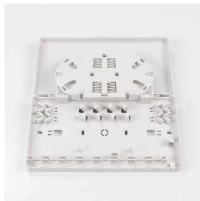

LoRa handheld portable base station

3.Products" Dimension: 1) Close connection. Neutral wire line bank and earthing wire line bank both adopt close type with a steady overall structure, which makes inside wiring more esthetical and safer, ...

GSDB-4030 400x300x190 3 Phase Service Connection Distribution Box/ ABC Distribution Box 11.

Electrical enclosure sizes are not universal, but most manufacturers follow common size families. This guide explains typical wall-mount and floor-standing dimensions, how to read catalog ...