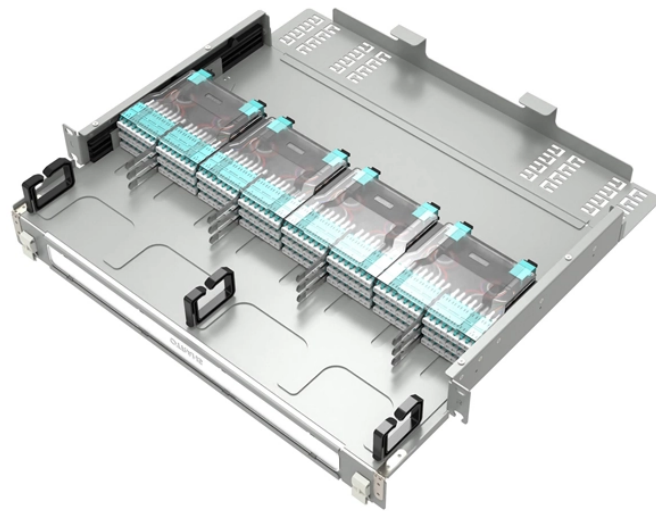

Cuban Steel Galvanized Cable Tray

Cuban Steel Galvanized Cable Tray

Shop Our Inventory Of Cable Tray Online. Graybar Is Your Trusted Distributor For Cable Tray And Fittings.

Steel Cable Tray Steel Cable Tray systems are Certified CSA Cable Tray, UL listed, and NEMA certified and are available in the following material types 316 Stainless Steel Cable Tray, 304 Stainless Steel ...

Explore an advanced dimension of cable organization with our Galvanized Cable Trays. Meticulously crafted for seamless cable routing and enhanced protection, these trays embody both robustness ...

Choose from our selection of cable trays, including over 850 products in a wide range of styles and sizes. Same and Next Day Delivery.

Rugged Cope Trof HDGAF tray for rigid, safe cable support in various indoor setups.

Heavy duty cable trays and cable ladders are manufactured from pre-galvanized, electro-galvanized, or hot-dipped galvanized sheet metal, designed to meet ideal environmental working conditions for ...

The flexible coupler provides easy installation without measuring and cutting cable tray side rails. Once installed, the coupler allows for electrical continuity, therefore eliminating the requirement for a ...