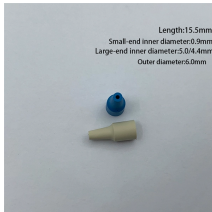

Choose from our selection of cable trays, including over 850 products in a wide range of styles and sizes. Same and Next Day Delivery.