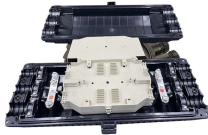

Our wire mesh cable trays are meticulously designed and precisely manufactured to provide an efficient and robust solution for cable routing and support in diverse environments.