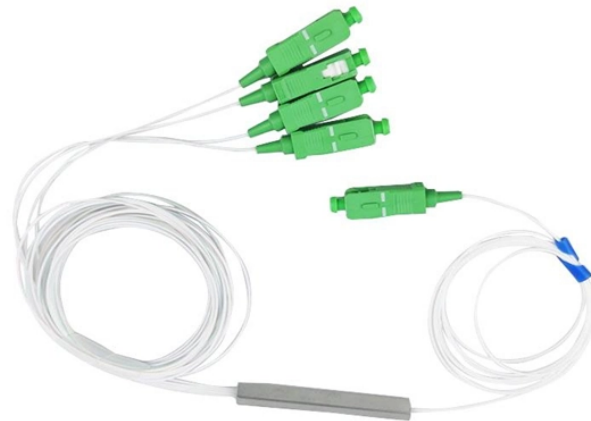

Custom Low-Loss Male Connectors for Outdoor Use

Custom Low-Loss Male Connectors for Outdoor Use

Learn how to choose, crimp, and seal N-type connectors for outdoor RF systems. Covers IP67 waterproofing, SMA compatibility, and LMR-400 installation tips.

Our N-male to N-female extension cable features high-quality soldered terminations of Type-N connectors. This meticulous soldering process ensures a low-loss connection with minimal ...

Designed to deliver high performance with minimal loss, Low Loss 400 assemblies are the standard for the wireless LAN industry. With a durable Polyethylene jacket, these cables are suited ...

These rugged connectors are crimp style, ultra low-loss design, incorporating a gold plated pin, crimp ring, and allow for wrench or finger tightening to any coax, or wifi / wireless radio. Perfect for all ...

These RF low loss coaxial cable assemblies are built with N connection on one ...

These RF low loss coaxial cable assemblies are built with N connection on one end and N connection on the other. This low loss N to N cable from L-com has a male to male gender combination.