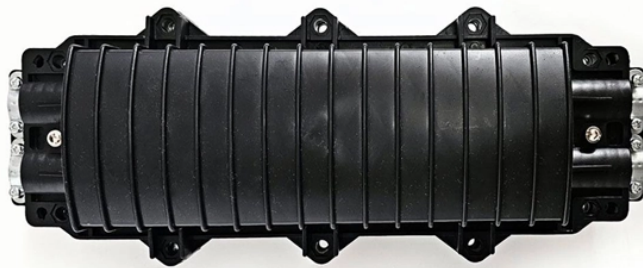

Custom-designed cold aisle rack-mount server room in Norway

Custom-designed cold aisle rack-mount server room in Norway

Now you can transform your server rack into a portable, energy-saving server room. EdgeCool by DENSO brings data-center efficiencies down to the rack level — and is the only split system ...