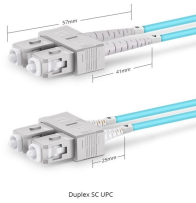

The AisleFrame System delivers freestanding containment for hot aisle and cold aisle data center configurations without relying on ceiling infrastructure or raised floors.

AZE offers smart modular customizable hot and cold aisle containment solutions with 42U to 52U floor standing server rack enclosures. Save energy, reduce hotspots and improve airflow with data center ...