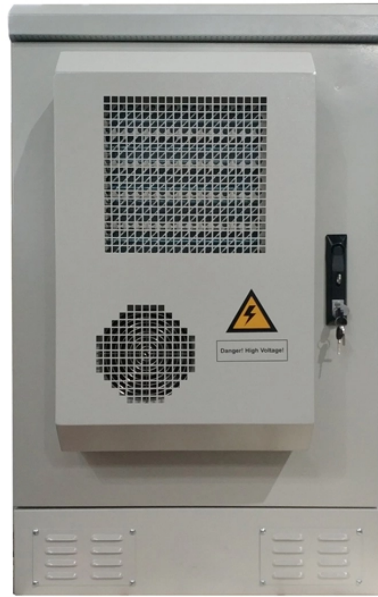

Custom-made Palau Trough-type Cable Trays

Custom-made Palau Trough-type Cable Trays

Our solid bottom trough tray is used to carry smaller instrumentation, data communications, computer, telephone, control and fiber optic cable from one location to another.

KOKA offers perforated cable tray in B line, ladder bridge trays and channel cable trays. The solid metal cable trays are made from punched perforated stainless steel or galvanized carbon steel plates.

Trough Cable Trays Specification: Custom order accepted. Trough Cable Trays offer moderate ventilation with added cable support frequency. It has the bottom configuration providing cable ...

Trough-type FRP cable trays are designed with a solid bottom and encased sides. They offer excellent protection for cables from dust, debris, and external elements.

Cablofil steel trough trays provide the strength and security required when the need to limit cable access is of primary importance.

A rigid structure system that closely supports cables, composed of straight sections, bends, tees, and four-way components of trough type. With the continuous development of the construction industry, ...