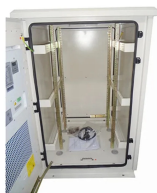

These are the most corrosion-resistant tray systems we offer for routing cable and hose in configurations such as curves, slopes, and tees. Cut, bend, and connect the wire mesh trays.