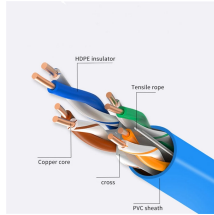

We support fully customized dimensions and enclosure thicknesses to ensure the box fits precisely into your installation space. Whether you need a compact box for residential use or a heavy-duty ...

E-abel manufactures electrical distribution box, custom electrical enclosure, and related cabinet solutions for industrial, commercial, and infrastructure applications.