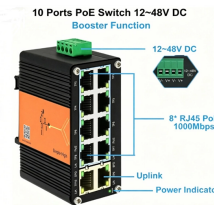

Browse and buy enclosures directly on our website using our Enclosure Finder. All items are made-to-order with industry-leading turnaround times. Designed to your exact specifications and certifications. ...