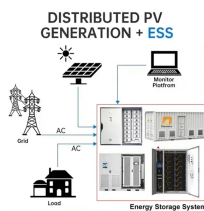

Whether you need a compact indoor splice box or a large-scale outdoor fiber distribution hub, we deliver solutions engineered for durability, security, and long-term network performance.