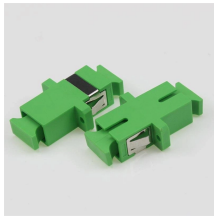

Customization Process for 12-core Fiber Optic Distribution Cabinets for Base Stations

Customization Process for 12-core Fiber Optic Distribution Cabinets

Signamax's Fiber Optic Enclosures have a wide range of enclosures for all your project's needs, including rack and wall mount. Including 1U, 2U, and 4U rack mount enclosures that allow for easy ...

Get custom solutions: Our trained and skilled engineering team can create variations of our fiber optic cabinets based on the size, scale and scope of the enclosure that you need.

Not only will it fit in a standard 12"x12" polymer pedestal, but it is also pad, wall and pole mountable. The Mini-FDC is highly customizable to suit any network, using open source and non-proprietary ...

Belden's DCX Optical Distribution Frame (ODF) Cabinets are fully configurable, front access cabinets that serve as a high-density fiber interconnect or the main building block for a large fiber cross-connect.