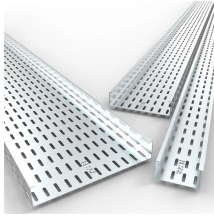

Hutaib Electricals brings differentiation to your projects with custom-designed Cable Trays that offer an ideal fit for enhanced efficiency, safety, and performance.

Snake Tray has the engineering expertise and manufacturing capabilities to help you design the right solution in cable management, power distribution or enclosures.

Design your perfect customized cable trays! Customize materials, sizes, structures, and finishes. Reliable, durable, and tailored for your project's success.

Cable tray systems range from simple to highly customized, so it's a good idea to know what your application requires before you start shopping. Choose from basket style, snake trays, and solid or ...

Discover premium customized industrial metal cable tray solutions offering superior cable protection, load management, and installation flexibility for optimal industrial cable organization and safety.

What Are Wire Cable Trays? Wire cable trays, or cable management trays, are open-bottom or mesh supports used to route and organize power cords, data cables, and fiber throughout a facility. Unlike ...