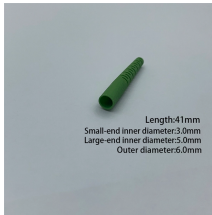

MartinEnclosures features server racks, server cabinets, server enclosures and cable management solutions custom designed for industrial businesses.

Need a custom server rack cabinet? Eaton can quickly build the rack enclosure or open-frame rack that meets your exact specifications, schedule and budget.