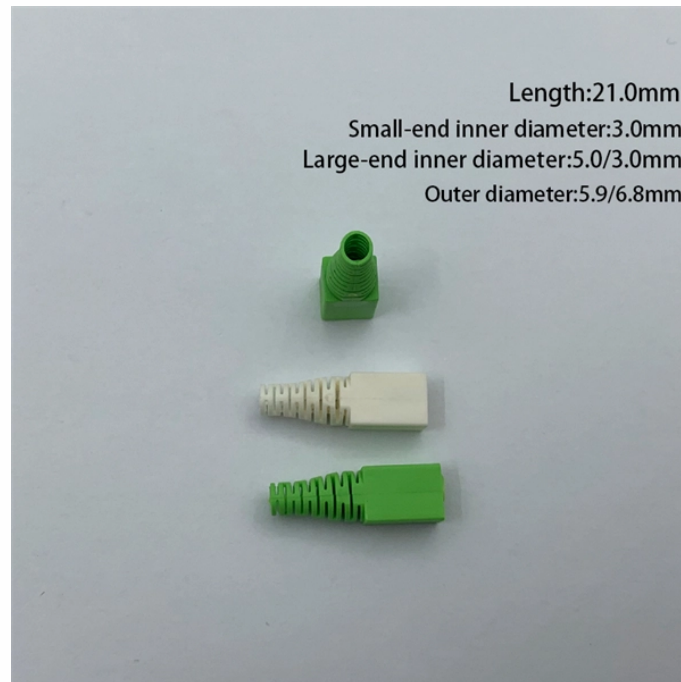

Customized Ethiopian FRP Fiberglass Reinforced Plastic Cable Trays Ladder Type

Customized Ethiopian FRP Fiberglass Reinforced Plastic Cable Trays

	<p>Graphic customization (+ from /Min. order: 100 meters)</p>
---	---