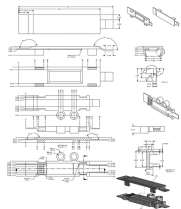

In this comprehensive guide, we'll dive deep into what sets cable ladders apart from cable trays, explore their common uses, and discuss why Fiberglass Reinforced Plastic (FRP) is ...