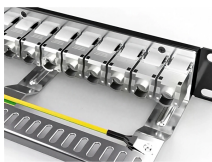

Proven mechanical splice technology ensuring precision fiber alignment, a factory pre-cleaved fiber stub and a proprietary index-matching gel combine to offer an immediate low loss termination to either ...