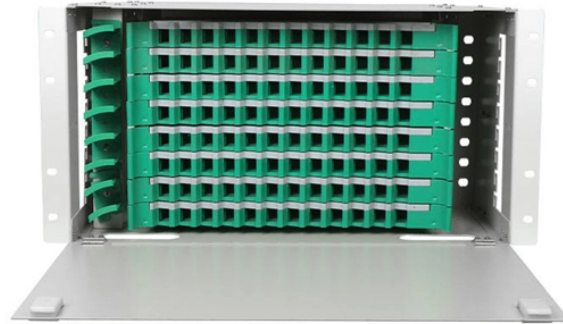

Customized Multimode Fiber Optic Quick Connectors from Factory

Customized Multimode Fiber Optic Quick Connectors from Factory

Proven mechanical splice technology ensuring precision fiber alignment, a factory ...