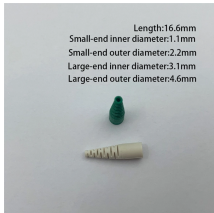

Specialized Products features a selection of fiber optic connectors including epoxy, anaerobic, Corning UniCam and OptiSnap connectors.