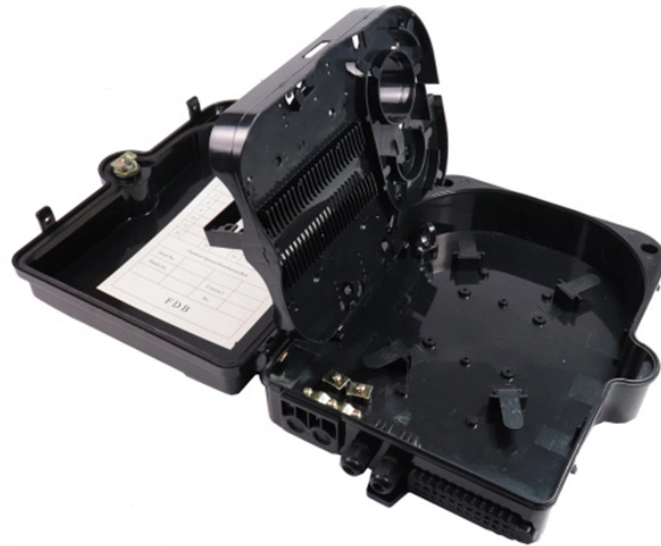

Customized West Asia-style Galvanized Cable Trays

Customized West Asia-style Galvanized Cable Trays

Cut, bend, and connect the wire mesh trays to route cable and hose in configurations such as curves, slopes, and tees. They are a lightweight option for organizing bundles of cable and hose while ...

china-electricpro offers high-quality, customizable cable trays designed for durability and quick delivery. Our solutions address common issues like unstable quality and long lead times, ensuring ...

We offer top-notch Galvanized Cable Trays in Asia. These metal trays, coated with a special zinc shield, resist rust and last a long time, even in tough environments. They keep your wires tidy, cool, and ...

Customized OEM Galvanized Cable Tray Steel Hot Dipped Trunking Cable Trays System Price for Sale. Durable, efficient, and customizable for various applications.| Alibaba

JLH Electric offers a variety of custom cable trunking options, such as hot dip galvanized, powder coated, stainless steel, PVC, and fiberglass, tailored with various configurations, materials, ...

China Galvanized Cable Tray manufacturer, Tianjin Baoli Gold Pipe Co., Ltd is Hot Dipped Galvanized Cable Tray factory, offering quality products at factory prices.

Find trusted Asia cable tray manufacturer with custom options. Explore verified suppliers, competitive pricing, and high-quality solutions for industrial & construction needs.