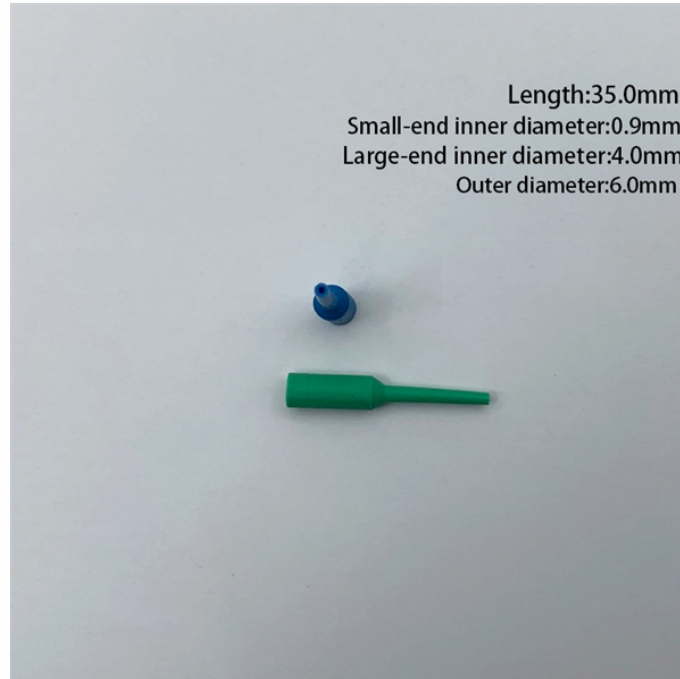

## Customs Brokerage Agent OTN Router 400G