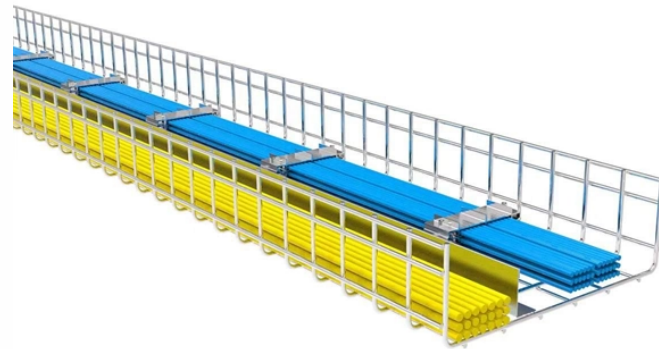

## Czech Republic Level 1 Distribution Box Wholesale

Wholesale, import and distribution of packaging for gastro operations, manufacturing and trade / hygiene. Delivery within 24 hours all over the country. Extensive warehouse facilities and 2500 items ...