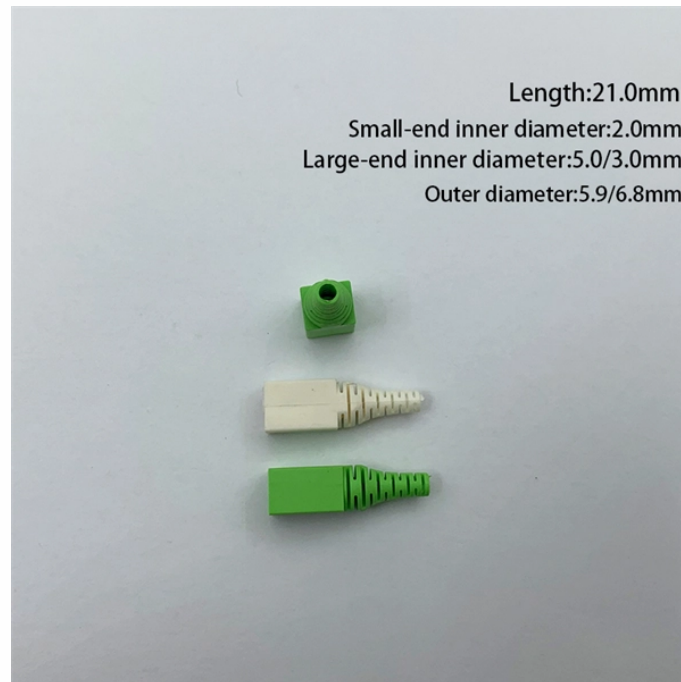

## Overview

Find your remote control power distribution unit easily amongst the 8 products from the leading brands (APM Technologies, TRIPPLITE, iDRC. ) on DirectIndustry, the industry specialist for your professional purchases. Remote power switches, also known as Power Distribution Units (PDUs) or "power strips" - enable you to have remote control over the power to your equipment. This is handy both for on/off control and, in the case of jammed or stuck gear, to remotely power cycle devices. PDU technology is absolutely. We supply hydraulic power units, AC and DC motors, manifolds, gear pumps, reservoirs and remotes. They are trusted for use in heavy machinery like snowplows, dump trucks, backhoes, front-end loaders and scissors lifts as well as. with DC as we are with AC. Dc PDUs offer the same feature sets found in ac PDUs such as conversion, conditioning, control, and monitoring, but with components specifically designed for direct. The Power Distribution Unit (PDU) delivers a superior approach to power distribution, incorporating advanced safety mechanisms, seamless remote communication, meticulous output monitoring, and precise control functionalities. Astrodybe TDI harnesses a wide range of capabilities to integrate power. MobileAccess HX-C85P19L70A17-DC-A is a