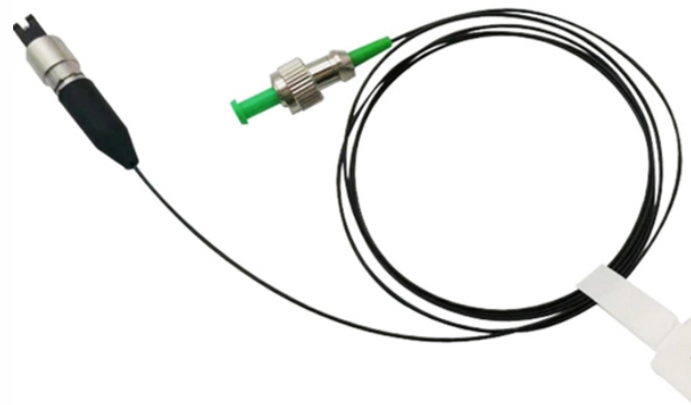

Debugging the 4-core ODF patch panel

Debugging the 4-core ODF patch panel

The primary difference between ODF and patch panels lies in the type of cables they manage. ODF are designed specifically for fiber optic cables, while patch panels manage twisted pair...

Learn differences between fiber patch panels and ODF. Covers topology placement, splicing, MPO/MTP, OS2/OM4, density, best practices, and ...

The FlexCore 4 RU Universal Patch Panel is a new addition to the FlexCore ODF solution from Panduit.