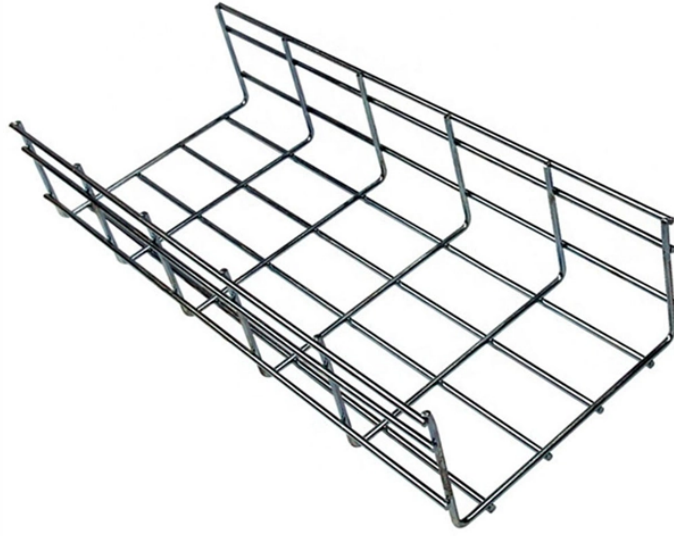

## Dedicated Line Aggregation Switch

## Dedicated Line Aggregation Switch

An MLAG domain consists of the peer switches and the control links that connect the switches. In the figure below, Switch A and Switch B are peer switches in the MLAG domain and connect to each ...

An Aggregation or "Top-of-Rack" switch is designed to connect everything in a rack at high speeds, then have an even bigger pipe out to the rest of the network.

Faster replacement and priority support, covered for 5 years. High-performance 10G SFP modules for optimal connectivity. An 8-port, Layer 2 switch made for 10G SFP+ connections.