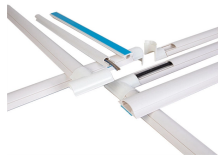

Flameproof and explosion proof, these power overhaul distribution boxes are suitable for use in hazardous areas. Main switch: Maximum current is 180A. Branch circuit: Maximum current is 100A. ...

Housings and device plates feature a brushed aluminum finish.