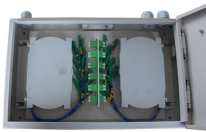

## Denmark Gigabit Single-Mode Optical Module

This is a standard SFP optical module. It uses a single mode optical fiber and the speed rate can up to 1.25Gbps, transmission distance up to 20 km.

The SFP family consists of Small Form Factor Pluggable (SFP) transceiver (send / receive) modules specially designed for high-performance integrated duplex data connection over single mode optical ...