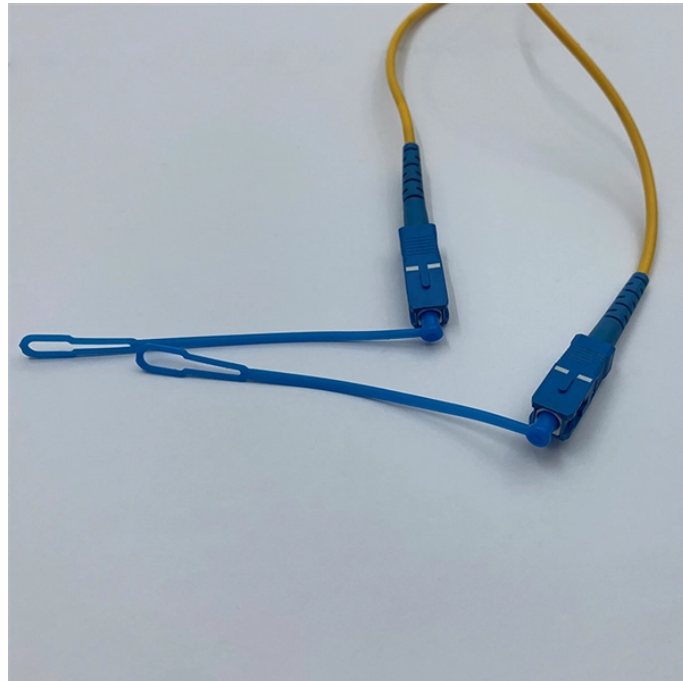

Dimensions and Specifications of Fiber Distribution Boxes for Each Floor

Dimensions and Specifications of Fiber Distribution Boxes for Each

Fibernet FTTH Floor distribution box designed to be install on each level of a multi-dwelling unit building for fiber to the home applications. It is the transition point between the riser cable and the horizontal ...

This Fiber Floor Boxes are typically used for indoor or outdoor application of access networks. It provides storage for both over length and terminated fibers as well as serving as a splice point.

The GP-T404-24F is a compact fiber optic floor terminal box for FTTH in MDUs, supporting 12/24 fiber splices and cable transitions for riser and horizontal setups.

Fiber Floor Box Floor-mounted fiber boxes for indoor FTTH applications. Capacity design with 2 to 12 cores. Robust construction suitable for commercial buildings and multi-dwelling units.

Fiber Floor Box, FODB-8A-2B other called fiber optical distribution box, is a device developed to terminate feeder optic cable to fiber optical cords, patch cords, pigtail cords on the routes of last mile ...

MTeH MINI finds its application as a floor or a main fiber distribution box in apartment buildings /MDUs or single-family houses. It supports all cable applications (riser cables, buffered tubes, microtubes ...