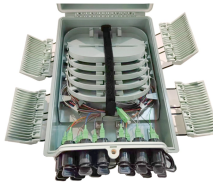

This Fiber Floor Boxes are typically used for indoor or outdoor application of access networks. It provides storage for both over length and terminated fibers as well as serving as a splice point.

The GP-T404-24F is a compact fiber optic floor terminal box for FTTH in MDUs, supporting 12/24 fiber splices and cable transitions for riser and horizontal setups.

Fiber Floor Box Floor-mounted fiber boxes for indoor FTTH applications. Capacity design with 2 to 12 cores. Robust construction suitable for commercial buildings and multi-dwelling units.

Fiber Floor Box, FODB-8A-2B other called fiber optical distribution box, is a device developed to terminate feeder optic cable to fiber optical cords, patch cords, pigtail cords on the routes of last mile ...

MTeH MINI finds its application as a floor or a main fiber distribution box in apartment buildings /MDUs or single-family houses. It supports all cable applications (riser cables, buffered tubes, microtubes ...

Premium-Line FTTH distribution box is aim designed for multi-purpose applications in FTTH projects, the dual layer design supports direct termination, and also FTTH distributions via mini splitter built in, ...