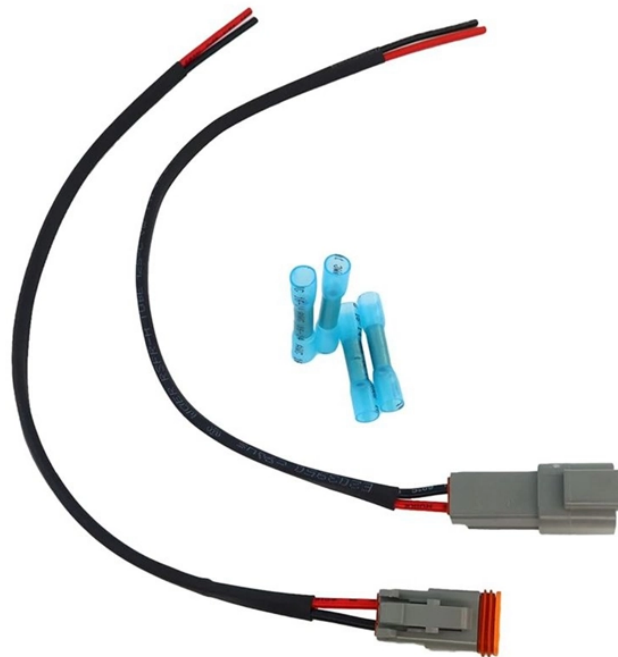

## Dimensions of Digital Intelligent Power Distribution Cabinets

## Dimensions of Digital Intelligent Power Distribution Cabinets

Learn how final distribution boards, smart meters, and proper electrical installation design work together to create energy-efficient homes that reduce power waste.

The EL2P PDU provides reliable, intelligent power distribution in hospitals and clinics, reducing install complexity and enhancing uptime for medical networks and digital records systems.

The Liebert® RXV remote power distribution cabinet provides dense power distribution in a small footprint, with up to 400 Amp inputs and 84 poles in a single 24"x12" panelboard.

Modular design of distribution unit and detection unit for convenient expansionary and maintenance Intelligent 7 inch LCD, compatible with ZTE iDCIM data center management platform, realizing ...

This solution integrates power supply and distribution units, UPSs, lithium batteries, air conditioners, and fire extinguishing systems into a ultra-high protection 40-foot container.