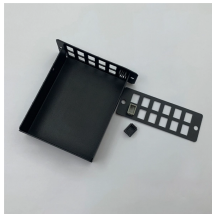

## Dimensions of Home Electrical Distribution Box Protection Box

Discover EKDB10 IP65 waterproof distribution boxes made of durable PC plastic. Available in 4-39 ways, single/double/triple layers, ideal for industrial, commercial, and photovoltaic applications. Meet ...

This guide explores control panels, electrical boxes, breaker panels, bus bars, junction boxes, and custom enclosures to help you understand their sizes, types, and common applications.

With a clear cover for easy monitoring, flame-resistant materials, and effortless wall mounting, this breaker box is perfect for solar systems, EV charging stations, and more.

Large electrical power distribution boxes come in several sizes—single-gang for one device, double-gang for two, and so on. Check out this quick guide: Think about how many devices ...

The size of this 12 Way DIN rail indoor/outdoor distribution box assembled specification is 255 x 200 x 110mm. Please check carefully whether the product specifications meet your need before purchasing