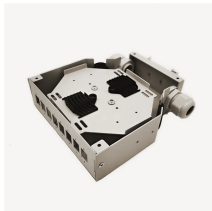

IMPORTANT SIZING NOTE: Please verify your wall plate dimensions before purchase as this single gang box measures 4.72 inches in length and works best with oversized or jumbo wall plates to fully ...

Electrical enclosure sizes are not universal, but most manufacturers follow common size families. This guide explains typical wall-mount and floor-standing dimensions, how to read catalog ...

Learn about the many common types of wall and ceiling electrical boxes for switches, outlets, light fixtures, ceiling fans, and junction boxes.

The FBS surface mount electrical boxes provide a flexible solution to install power outlets and low voltage jacks where required.

The Legrand Wiremold 700 series raceway is ideal for surface mounting small amounts of electrical wiring or communication cables. Surface metal raceway allows you to add fixtures and outlets ...

There is a huge selection of electrical boxes, varying by size, shape, mounting device, and composition. One of the first distinctions to note is that of new work boxes and remodel or cut-in boxes.