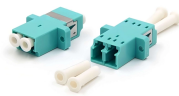

Dimensions of Weak Current Distribution Box

Dimensions of Weak Current Distribution Box

Our company's main products include operation consoles, monitoring TV walls, standard 19 inch cabinets, standard 19 inch chassis, monitoring poles, sheet metal chassis, etc.

Organize and conceal home network cables with the Mingchen Multimedia Distribution Box. Ideal for fiber optic and weak current wiring, this durable iron-bottomed box simplifies home network ...

Plastic Electrical Box, also known as a consumer control unit or electricity control unit. It is a device that is a type of distribution board that helps in protecting cables from overload and then damage or ...

Easy Installation of outgoing The design of the pan assembly facilitates the installation of outgoing devices. Availability of mixing Mixing two different types of outgoing devices can be provided in ...

About this item Miniature Circuit Breakers Model: D6VDIBOX Color classification: Weak current box 300*400*100 External dimensions: 300x400x100mm

Contact Us

For more information, pricing, or custom energy solutions, please contact us: