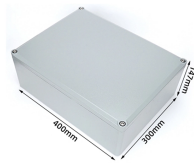

Terminal Box 8 core FAT-8H * FTTH network and CATV system application. * Outdoor & Indoor used, IP55 sealing standard Waterproof. * Light weight, small size, easy installation. * Provide splice ...

The 8 core FIB-WMP-008 optical fiber box is in accordance with the industry standard requirements of YD/T2150-2010. It's mainly used in FTTX access system terminal link. The box is made of high ...

Buy fiber optic cable terminal box 8 cores, front 8 sc coupler, large size, low loss 0.2db fat box in ftth network from reliable fiber optic manufacturer yingda

The 8 Core Indoor Fiber Terminal Box is a durable and versatile solution designed for FTTH and FTTD (fiber-to-the-desk) systems. Made from high-grade ABS material, this IP55-rated ...

This distribution box can connect up to 2 optical cables, providing space for distributors and 8 fuses. It is equipped with 8 SC adapters for efficient organization and management.

Fiber optic terminal box is available for the distribution and terminal connection of various kinds of optical fiber system, especially suitable for mini-network terminal distribution, in which the optical cables, ...

Size: 240 * 200 * 50mm, simple structure, easy to operate, the package content includes: 1x8 core FTTH optical fiber distribution box; 8 x SC optical fiber plugs; installation accessories

Our FAT-8T 8 core fiber optic termination box brings you seamless integration and efficiency to FTTH network systems. With the capacity to accommodate up to 8 subscribers, it serves ...