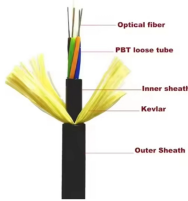

Dimensions of an 8-core optical fiber terminal box

Dimensions of an 8-core optical fiber terminal box

The metal fiber enclosure is perfect for the end-users' termination in residential buildings, business building and villas. This indoor termination box is provided with 8 adapter ports and 2 cable entry ...

FTB-SC8-WOPA type fiber optic terminal box is designed for FTTx application, which is cable to meet at least 8 users requirements. It can help splicing, splitting, storage and management with suitable space.

Terminal Box 8 core FAT-8H * FTTH network and CATV system application. * Outdoor & Indoor used, IP55 sealing standard Waterproof. * Light weight, small size, easy installation. * Provide splice ...

The 8 core FIB-WMP-008 optical fiber box is in accordance with the industry standard requirements of YD/T2150-2010. It's mainly used in FTTX access system terminal link. The box is made of high ...

Buy fiber optic cable terminal box 8 cores, front 8 sc coupler, large size, low loss 0.2db fat box in ftth network from reliable fiber optic manufacturer yingda

The 8 Core Indoor Fiber Terminal Box is a durable and versatile solution designed for FTTH and FTTD (fiber-to-the-desk) systems. Made from high-grade ABS material, this IP55-rated ...