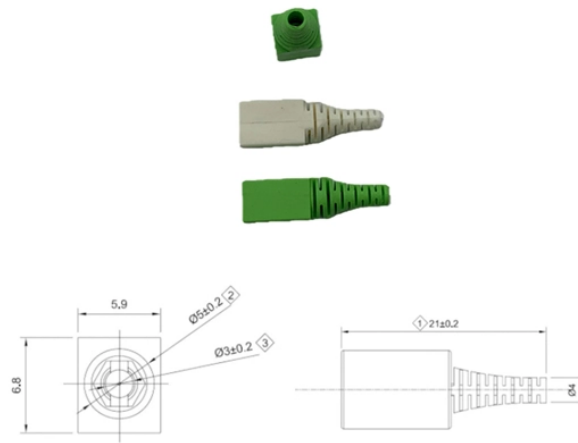

Direct Sales Micro-Module Data Center 2U