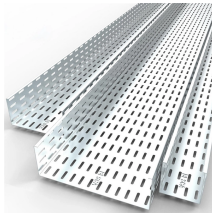

Choose from our selection of power distribution boxes in a wide range of styles and sizes. Same and Next Day Delivery.