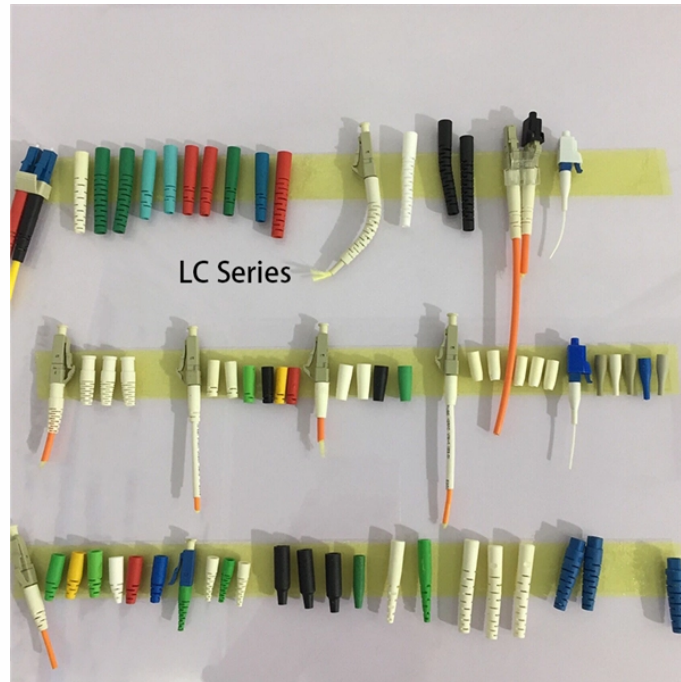

GDR Telecom Site Energy Systems

Distribution Box 1I

Distribution Box 1l

Find high-quality distribution boxes from GEYA. Our durable enclosures ensure safe and organized electrical installations.

Looking for HUBBELL WIRING DEVICE-KELLEMS, Single Phase, Power Distribution Box? Find it at Grainger ®. With over one million products and 24/7 customer service we have supplies and ...

The RW-1L Z/O flush-mounted box is a reliable solution for mounting and protecting electrical installations in residential and public buildings. Designed to accommodate a single-phase meter, it ...

Choose from 5 heights to set your inlets and outlets on each side. It also comes complete with the only seal on the market that accepts 2", 3", 4" smooth wall and corrugated pipe. No more different fittings ...

KLV energy compact distribution boxes now provides even more flexibility. The family is complemented thanks to new 5-row flush-mounted and hollow-wall distribution boards with up to 60 modules plus 10 ...