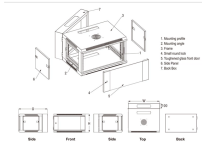

We manufacture and stock Distributions Boxes in various sizes from 3 outlets to 14 outlets: