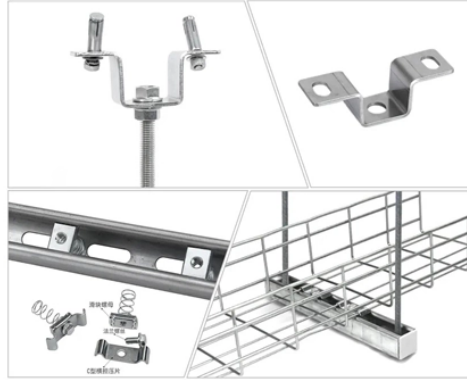

GDR Telecom Site Energy Systems

Distribution Box 210260

Distribution Box 210260

A Power Distribution Unit (PDU) allows two generators to be synchronized, and both are brought online to supply power to a common bus. The PDU is sized to handle the load that the two generators can ...

Circuit breaker boxes - also known as breaker panels or main breaker panels - keep the lights on, electronic devices powered up and the refrigerator running. They host circuit breakers designed to ...

Lex Products distribution boxes range from 20-800 Amps and are known for their unprecedented durability, safety and reliability. Whether you need a power distribution box for backup power, ...

Plug one into a generator for small jobs, or chain several together to supply electricity to multiple rooms. Often used on construction sites, boxes have a heavy duty steel housing to stand up to demanding ...

Browse power distribution boxes with circuit breaker protection and multiple outlet configurations. Shop durable solutions for construction and emergency use.

Your electrical meter box, mounted onto your outdoor main breaker panel or inside a wall, collaborates with the load center to safely distribute the correct amount of electricity to every room and outlet in ...