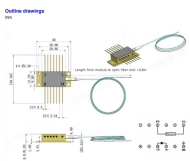

GDR Telecom Site Energy Systems

Distribution Box 5a11

Distribution Box 5a11

Choose from our selection of power distribution boxes in a wide range of styles and sizes. Same and Next Day Delivery.

Mating Components and Accessories ... Replace x with 1 [1 m (3.28 ft)], 2 [2 m (6.56 ft)], 3 [3 m (9.84 ft)], 5 [5 m (16.40 ft)], or 10 [10 m (32.81 ft)] for standard cable lengths. Two provided with box. One set ...

Designed with safety in mind, the Champion Power Distribution Box is equipped with a built-in surge protector, circuit breaker protection, and a locking safety door to keep your connections secure. The ...

Built with robust housings for reliable dustproof and waterproof protection, these distribution boxes ensure dependable performance in demanding industrial environments.

Distribute electricity from a single power source to several devices in a circuit. Create tidy rows of wire connections that you can identify, test, and adjust on the spot. Route electricity within switchboards ...