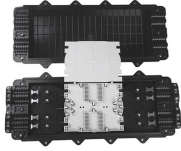

Distribution Box Custom Manufacturer

Founded in 2021, EWJ focuses on delivering high-end solutions in distribution boxes and low-voltage electrical systems. Guided by the core values of integrity, innovation, and customer-first, we are ...